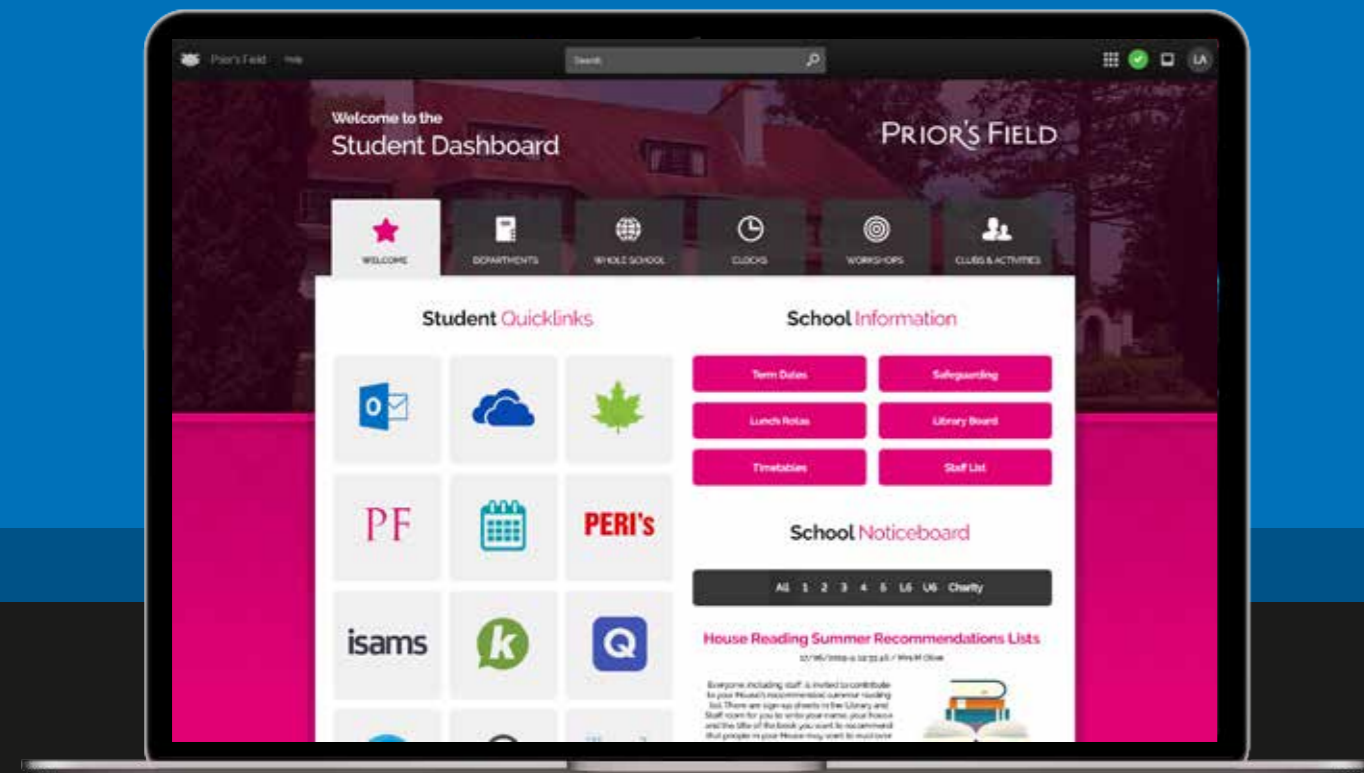

# flexible product + flexible company = frog

This combination allows you to create a bespoke system, tailored to the needs of your school. **Frog** works in true partnership with schools and organisations to ensure our technology perfectly reflects your needs.